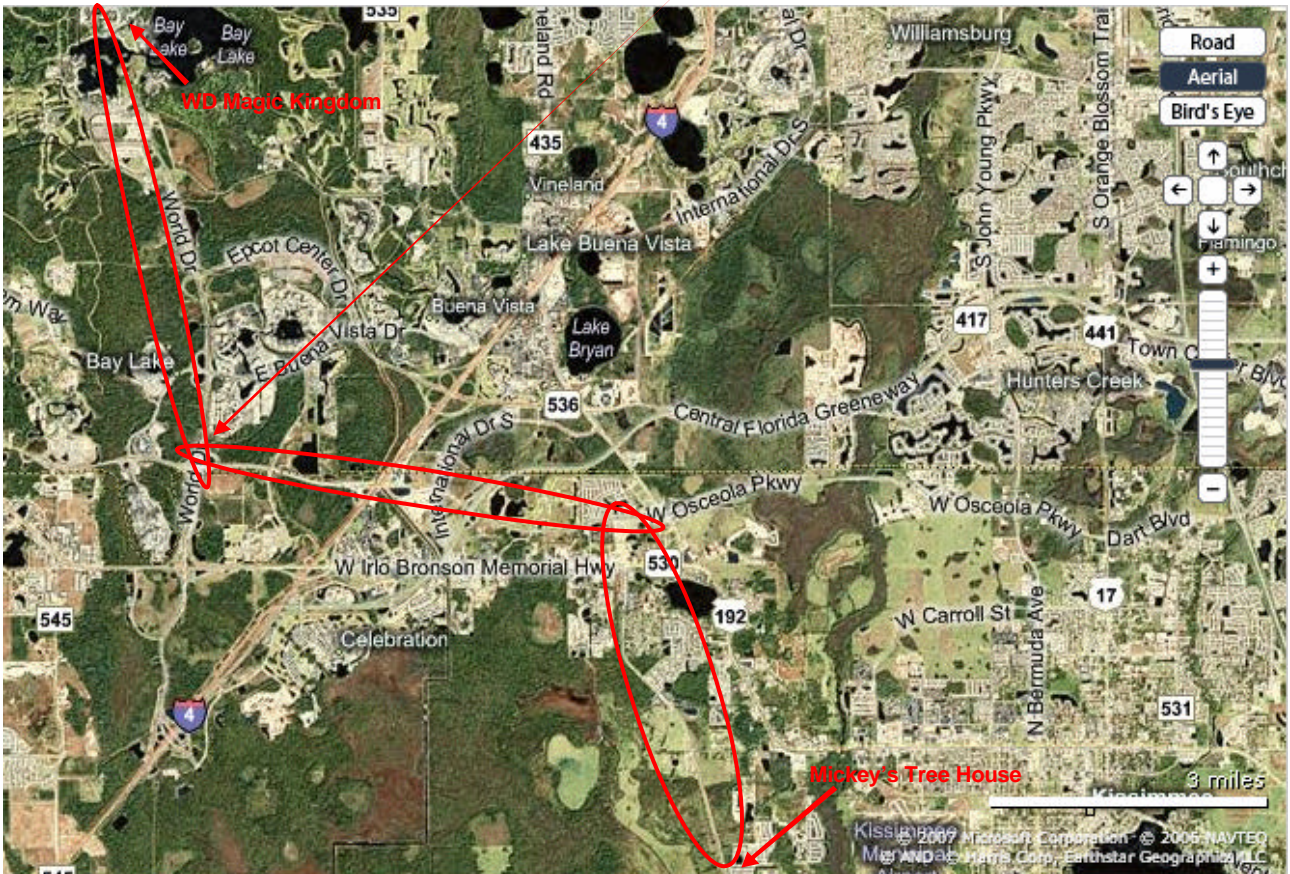

Right out of Mickey's Tree House, right at first junction, left at Stop sign, right at next junction,, right at next stop sign, right at Yowell Rd, left onto S Bass Road

Eagle Pointe to WDW Property Arch Way 8.3 miles

Route to Magic Kingdom

- Right out of Eagle Pointe onto Poincianna Blvd.**
- Left on to W Osceola Parkway – 75c Toll**
- Bear Right on to World Drive follow signs to various Theme Parks**